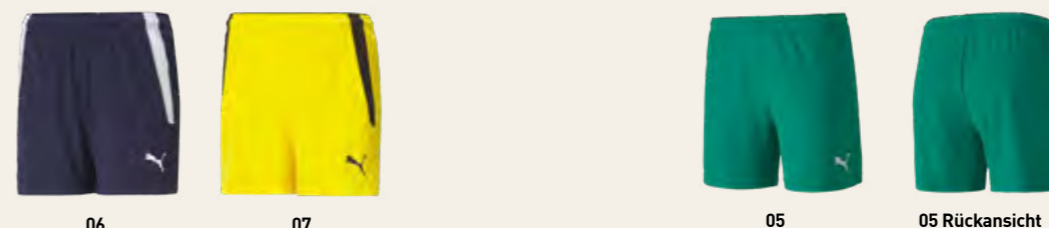

704936 teamLIGA Shorts W

Regular Fit • dryCell • 100% recyceltes Polyester

Elastischer Bund mit Zugband, Kontrasteinsatz aus Mesh mit PUMA Formstrip

704936 XS-XL € 19.95*

- 01 PUMA Red-PUMA White
- 02 Electric Blue Lemonade-PUMA White
- 03 PUMA Black-PUMA White
- 04 PUMA White-PUMA Black
- 05 Pepper Green-PUMA White
- 06 Peacoat-PUMA White
- 07 Cyber Yellow-PUMA Black

2023-2025

704379 teamGOAL 23 Knit Shorts W

Slim Fit • dryCell • 100% Polyester

Tonales Grafikdesign, Mesh-Einsatz für verbesserte Atmungsaktivität

704379 XS-XL € 19.95*

- 01 PUMA Red
- 02 Electric Blue Lemonade
- 03 PUMA Black
- 04 PUMA White
- 05 Pepper Green

2023

HOSSEN & SOCKEN