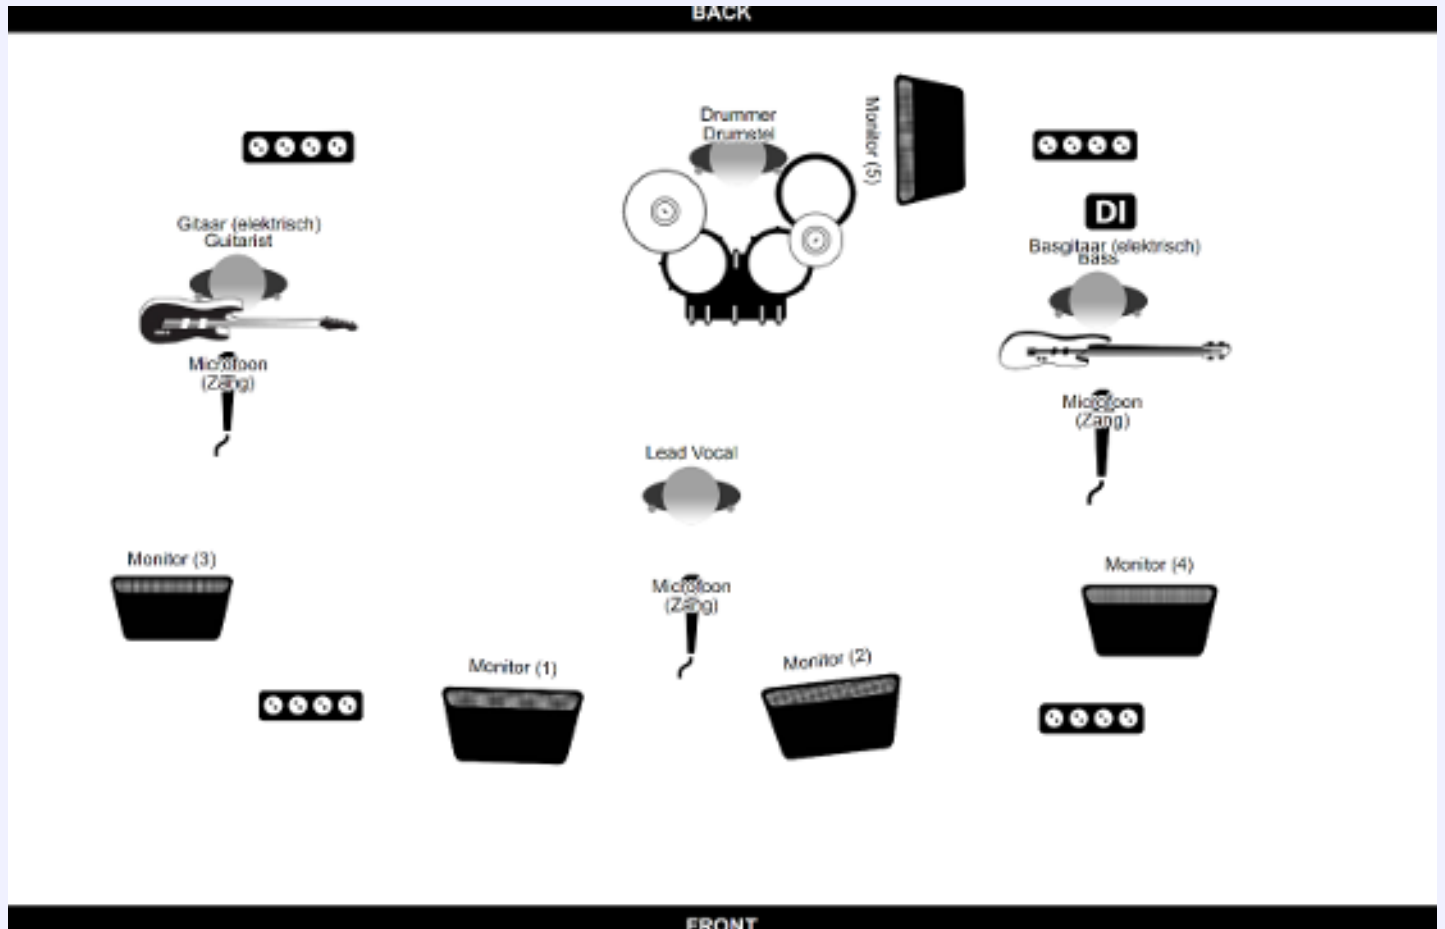

Bookings & more info: www.rileysband.nl
info@rileysband.nl | +31 6 35 61 00 42