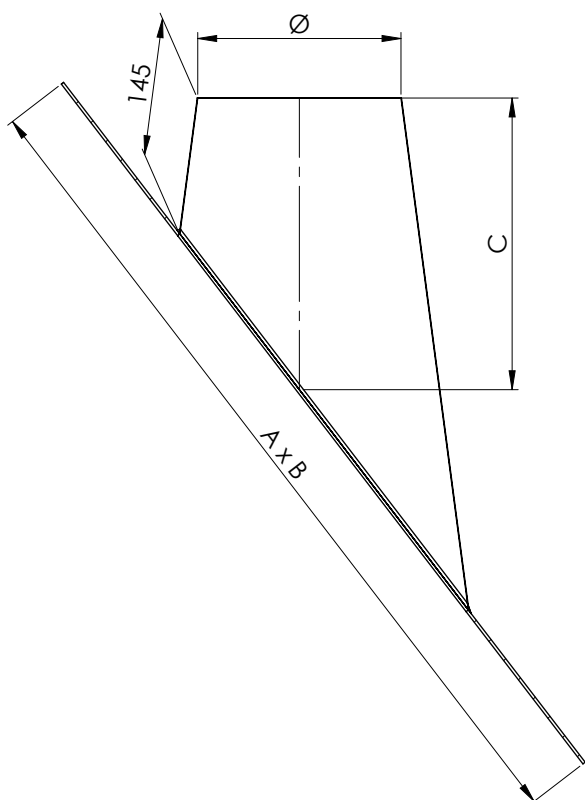

# EcoSlab 45°-60°

SYSTEMEN (Ø inv.)								ARTIKELCODE (Ø uitw.)	MATEN			
DW DWP	DWH DWBA	DWL DWLK	EK EW	EWP EWPG	DWG DWGH	DWLG	DWD		A	B	C	Ø
---	---	---	80	80	---	---	---	LSL4560095UF	669	600	230	95
---	---	---	100 110	100	---	---	---	LSL4560115UF	708	600	243	115
80	---	---	120 125 130	---	---	---	---	LSL4560145UF	768	600	263	145
100	---	80 100	150	---	130	80	80	LSL4560165UF	807	600	276	165
125	---	---	180	---	150	---	100	LSL4560190UF	1000	643	292	190
150	130	130 150	200	---	180	---	130	LSL4560215UF	1000	668	309	215
180	150	---	---	---	200	---	150	LSL4560245UF	1000	698	328	245
200	180	---	250	---	---	---	180	LSL4560265UF	1000	718	341	265
---	200	---	---	---	250	---	200	LSL4560285UF	1045	1000	354	285
250	---	---	300	---	---	---	---	LSL4560315UF	1105	1000	374	315
---	250	---	---	---	300	---	250	LSL4560335UF	1144	1000	387	335
300	---	---	350	---	---	---	---	LSL4560365UF	1204	1000	406	365
---	300	---	---	---	350	---	300	LSL4560385UF	1244	1000	419	385
350	---	---	400	---	---	---	---	LSL4560415UF	1303	1000	439	415