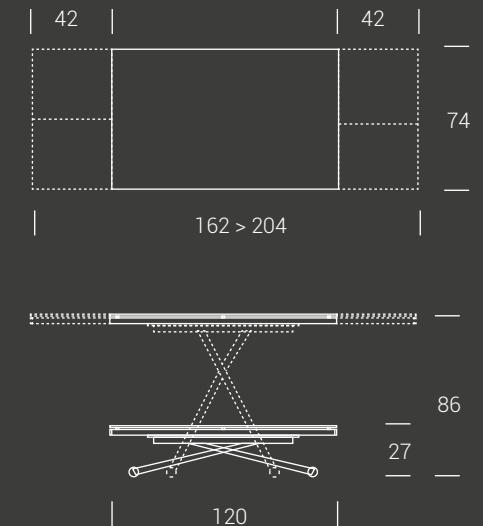

FINITURE BASE FINITIONS PIÉTEMENT BASE FINISHES

METALLO / MÉTAUX / METALS

- M02 Verniciato grisou gofrato
- M04 Verniciato nero opaco
- M05 Cromo lucido
- M09 Cromo nero lucido
- M11 Verniciato grafite gofrato
- M12 Verniciato tortora opaco
- M19 Verniciato bronzo gofrato
- M24 Verniciato bianco gofrato