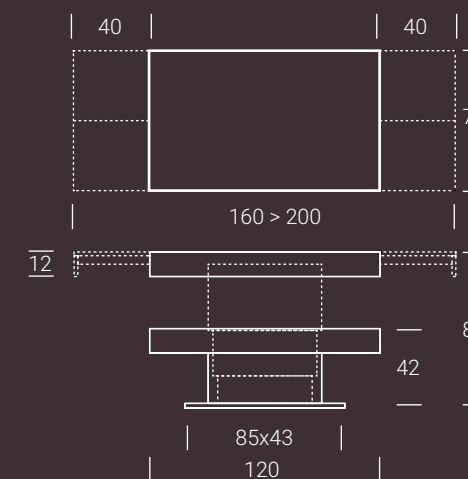

FINITURE BASE
FINITIONS PIÉTEMENT
BASE FINISHES

METALLO
/ MÉTAUX
/ METALS

- M01 Inox
- M02 Verniciato grisou gofrato
- M04 Verniciato nero opaco
- M11 Verniciato grafite gofrato
- M12 Verniciato tortora opaco
- M19 Verniciato bronzo gofrato
- M24 Verniciato bianco gofrato