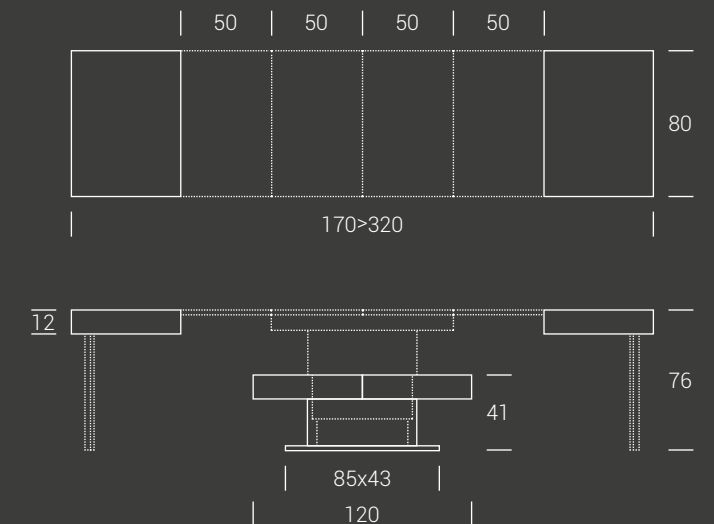

FINITURE BASE
FINITIONS PIÉTEMENT
BASE FINISHES

METALLO
/ MÉTAUX
/ METALS

M01	Inox
M02	Verniciato grisou goffrato
M04	Verniciato nero opaco
M11	Verniciato grafite goffrato
M12	Verniciato tortora opaco
M19	Verniciato bronzo goffrato
M24	Verniciato bianco goffrato