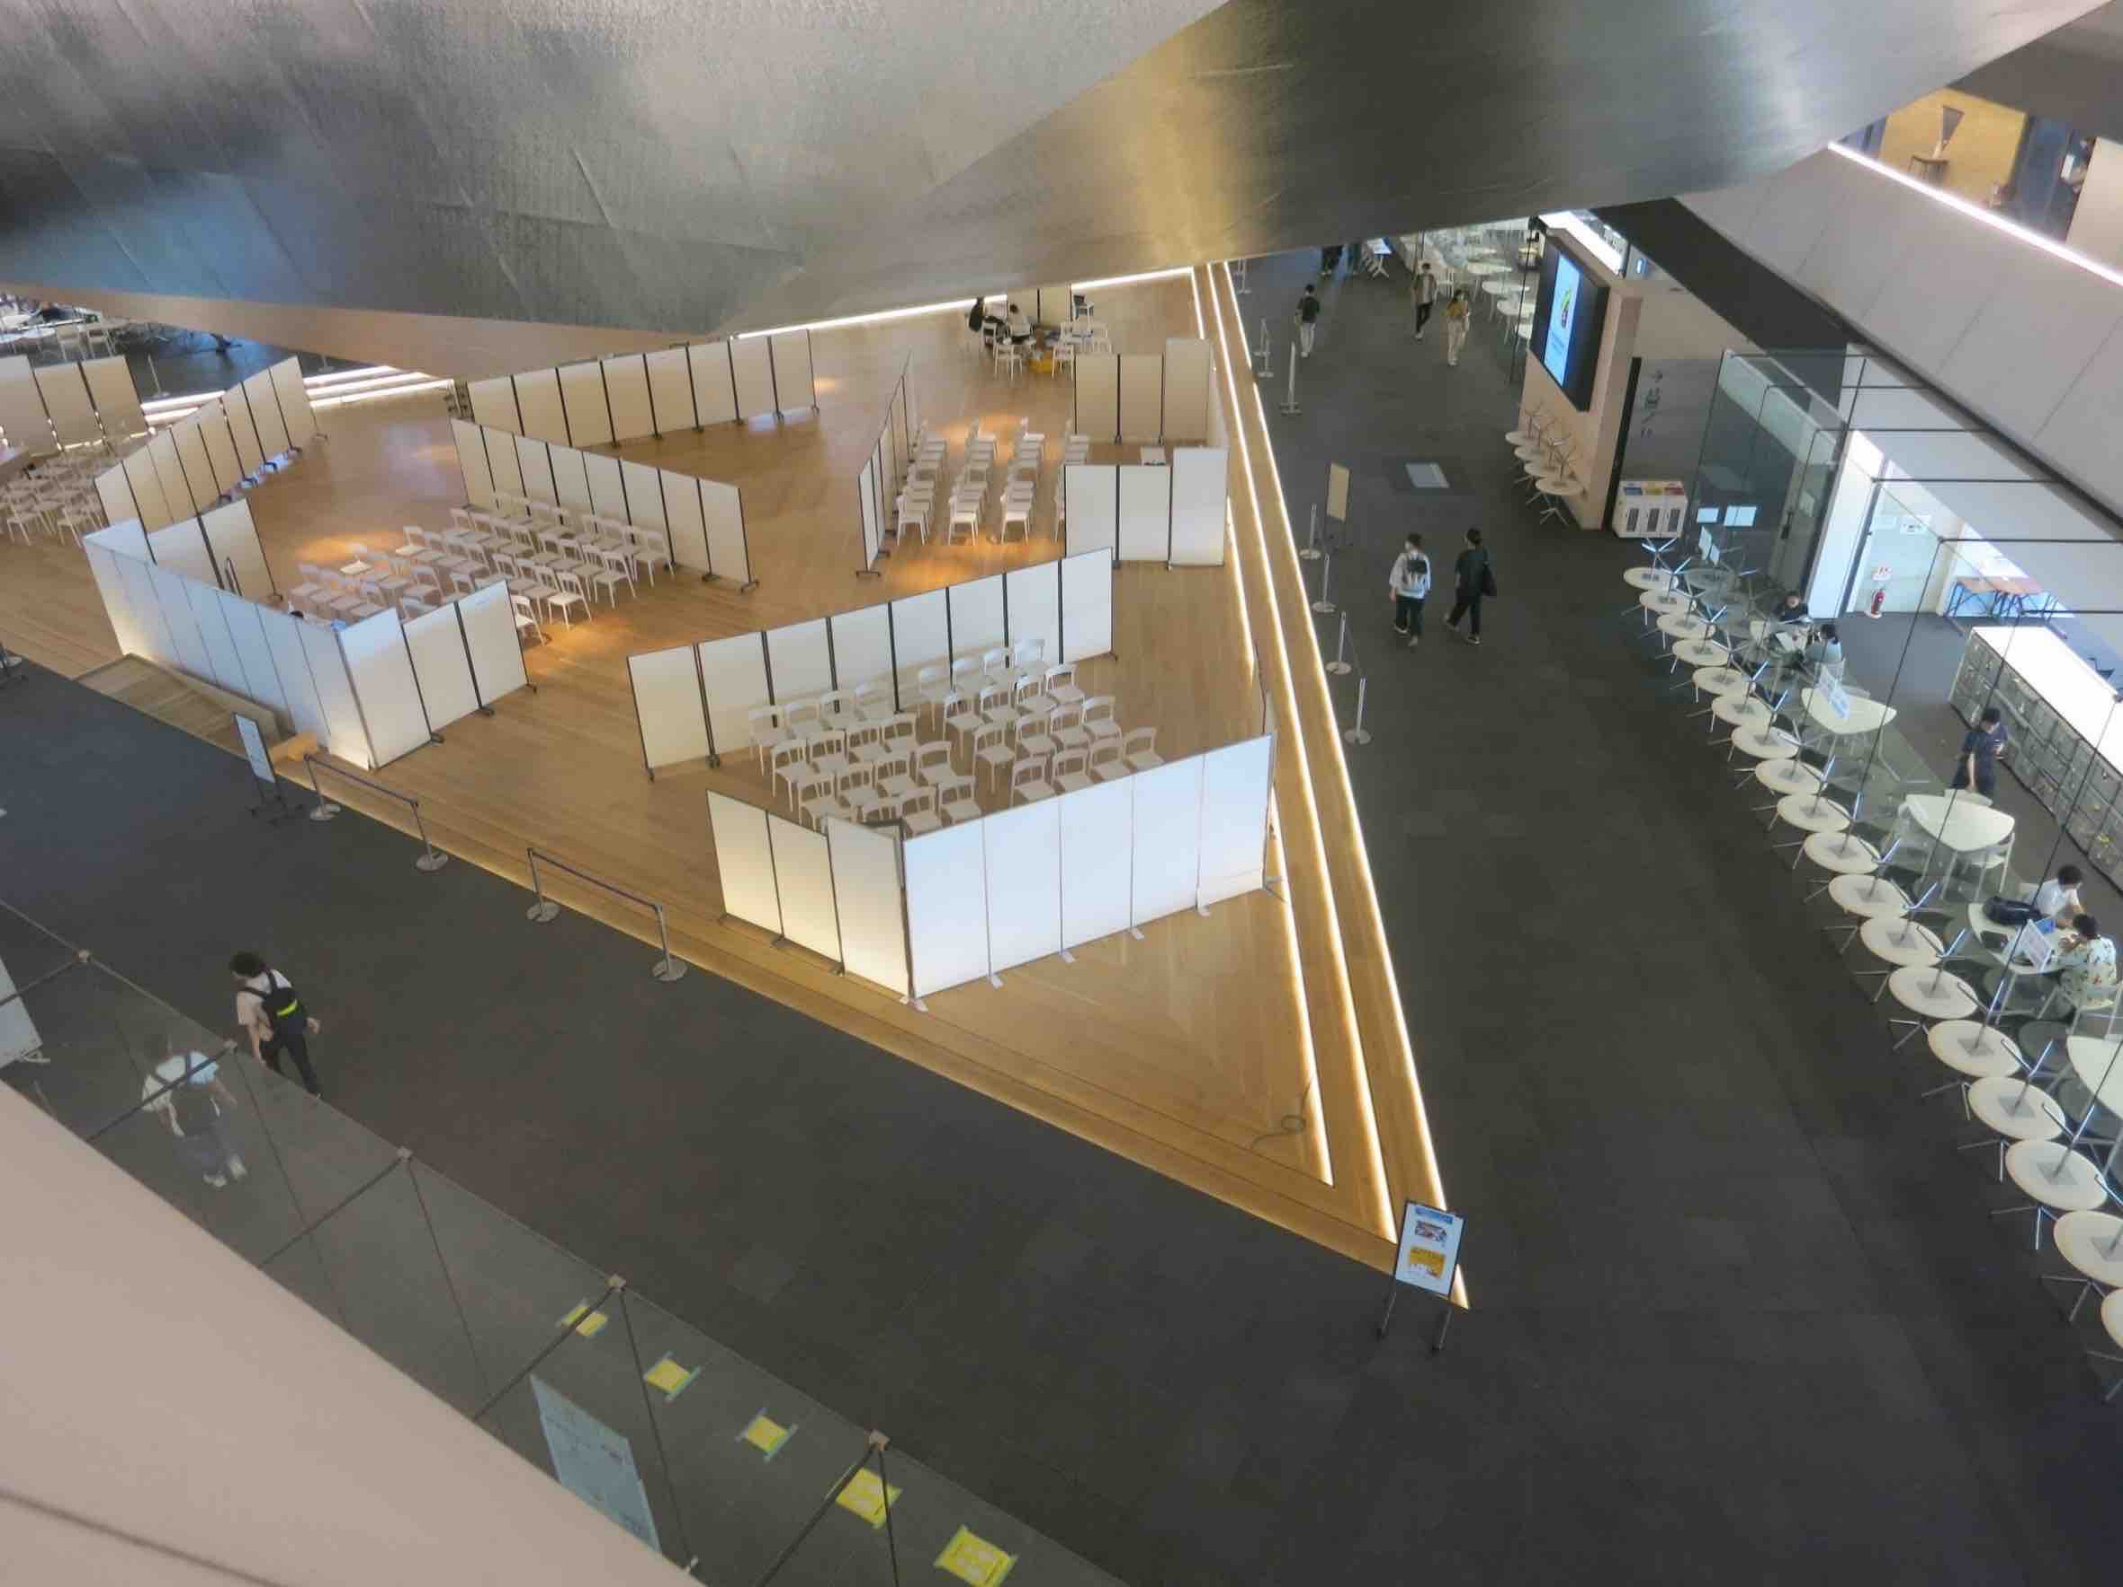

CAFETERIA

Last Opening from the Old Lande
4.15, 6.25

BTICKETS